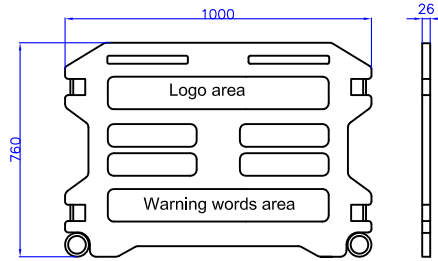

Dimensions

2.5mm PE board
Logo and waring words can be printed as requested

Standard Product:
3 piece per set

Package

Connections