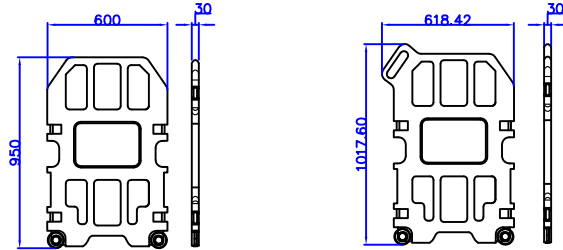

Dimensions

2.5mm PE board
Logo and warning words can be printed as requested

Standard Product:
4 pieces per set

Connections