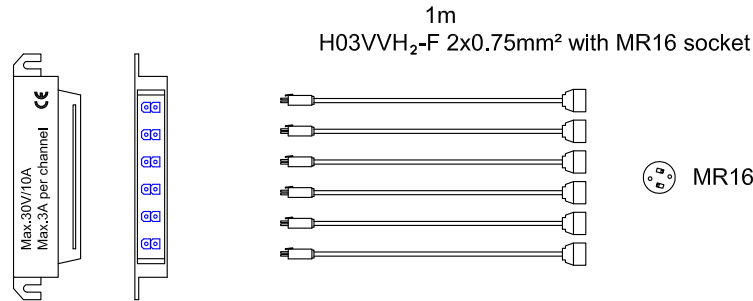

Junction box dimensions

C1-LV-30-6CH

C1-LV-30-4CH

Specification

	C1-LV-30-6CH	C1-LV-30-4CH	
<b>Input</b>	30V/10A	30V/10A	
	H03VVH <sub>2</sub> -F 2x0.75mm <sup>2</sup>	H03VVH <sub>2</sub> -F 2x0.75mm <sup>2</sup>	
<b>Output</b>	30V	30V	
	6channel	4channel	
<b>Cable</b>	VDE cable		
	H03VVH <sub>2</sub> -F 2x0.75mm <sup>2</sup>		
<b>Certification</b>	CE		