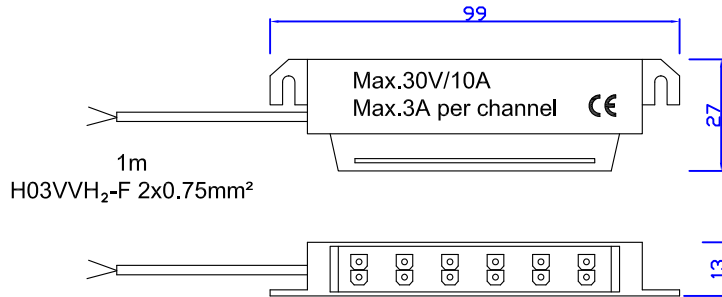

Junction box dimensions

C1-LV-30-6CH

C1-LV-30-4CH

Specification

	C1-LV-30-6CH	C1-LV-30-4CH	
<b>Input</b>	30V/10A	30V/10A	
	H03VVH <sub>2</sub> -F 2x0.75mm <sup>2</sup>	H03VVH <sub>2</sub> -F 2x0.75mm <sup>2</sup>	
<b>Output</b>	30V	30V	
	6channel	4channel	
<b>Cable</b>	VDE cable		
	H03VVH <sub>2</sub> -F 2x0.75mm <sup>2</sup>		
<b>Certification</b>	CE		