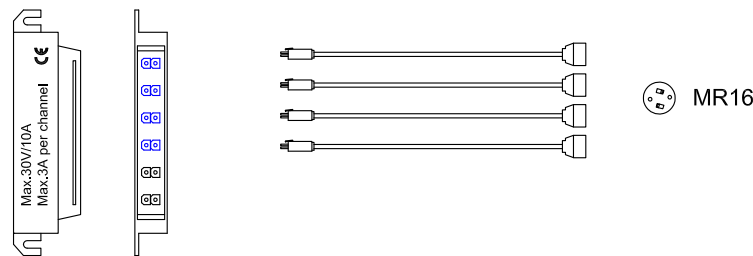

Junction box dimensions

C1-LV-30-6CH

C1-LV-30-4CH

Specification

	C1-LV-30-6CH	C1-LV-30-4CH	
<b>Input</b>	30V/10A	30V/10A	
	H03VVH <sub>2</sub> -F 2x0.75mm <sup>2</sup>	H03VVH <sub>2</sub> -F 2x0.75mm <sup>2</sup>	
<b>Output</b>	30V	30V	
	6channel	4channel	
<b>Cable</b>	VDE cable		
	H03VVH <sub>2</sub> -F 2x0.75mm <sup>2</sup>		
<b>Certification</b>	CE		