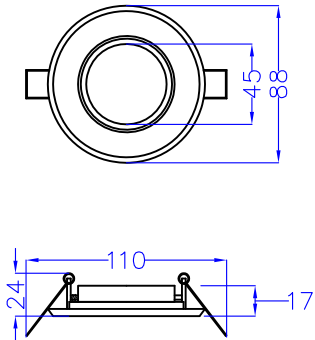

LED COL dimensions

Application

Specification

Parameter	Colour	Material	
	white / chrome	Zinc alloy	
Package	Carton size	Carton weight	
	530x290x190mm	7kg / 100pcs	