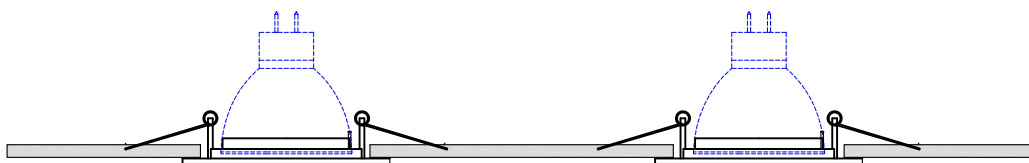

LED COL dimensions

Application

Specification

Parameter	Colour	Material	
	white / chrome	Zinc alloy	
Package	Carton size	Carton weight	
	530x290x190mm	7kg / 100pcs	